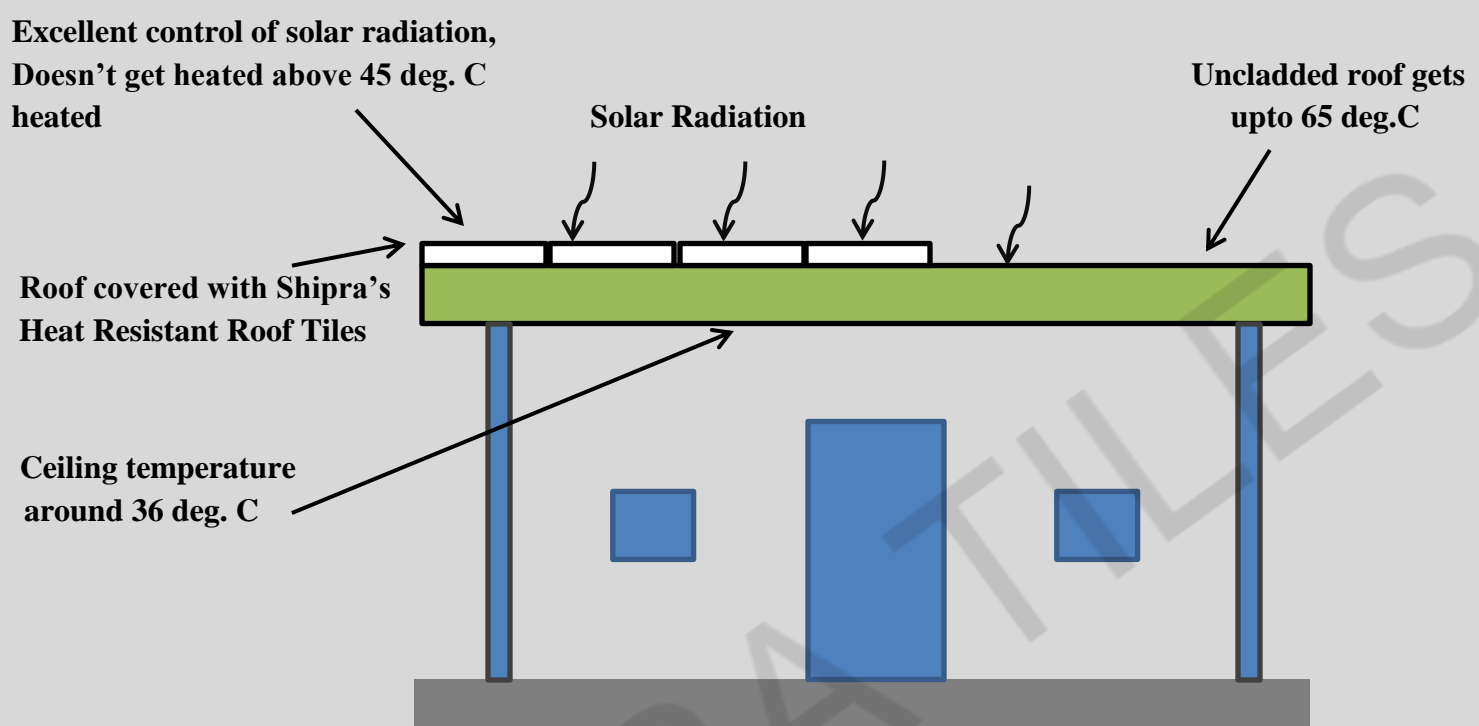

SHIPRA'S HEAT RESISTANT ROOF TILES

- You can comfortably walk bare footed where heat resistant tiles is laid, even when the atmospheric temperature is around 45 degree C.
- Reduces the surface temperature by up to 20 deg C.
- High SRI Value - 98.
- Saves huge electricity cost.
- Easy to install and maintain.
- Anti-skid, Water resistant, Eco-friendly and Low cost.
- Conform to the IS standards laid down for Heat Resistant Roof Tiles.